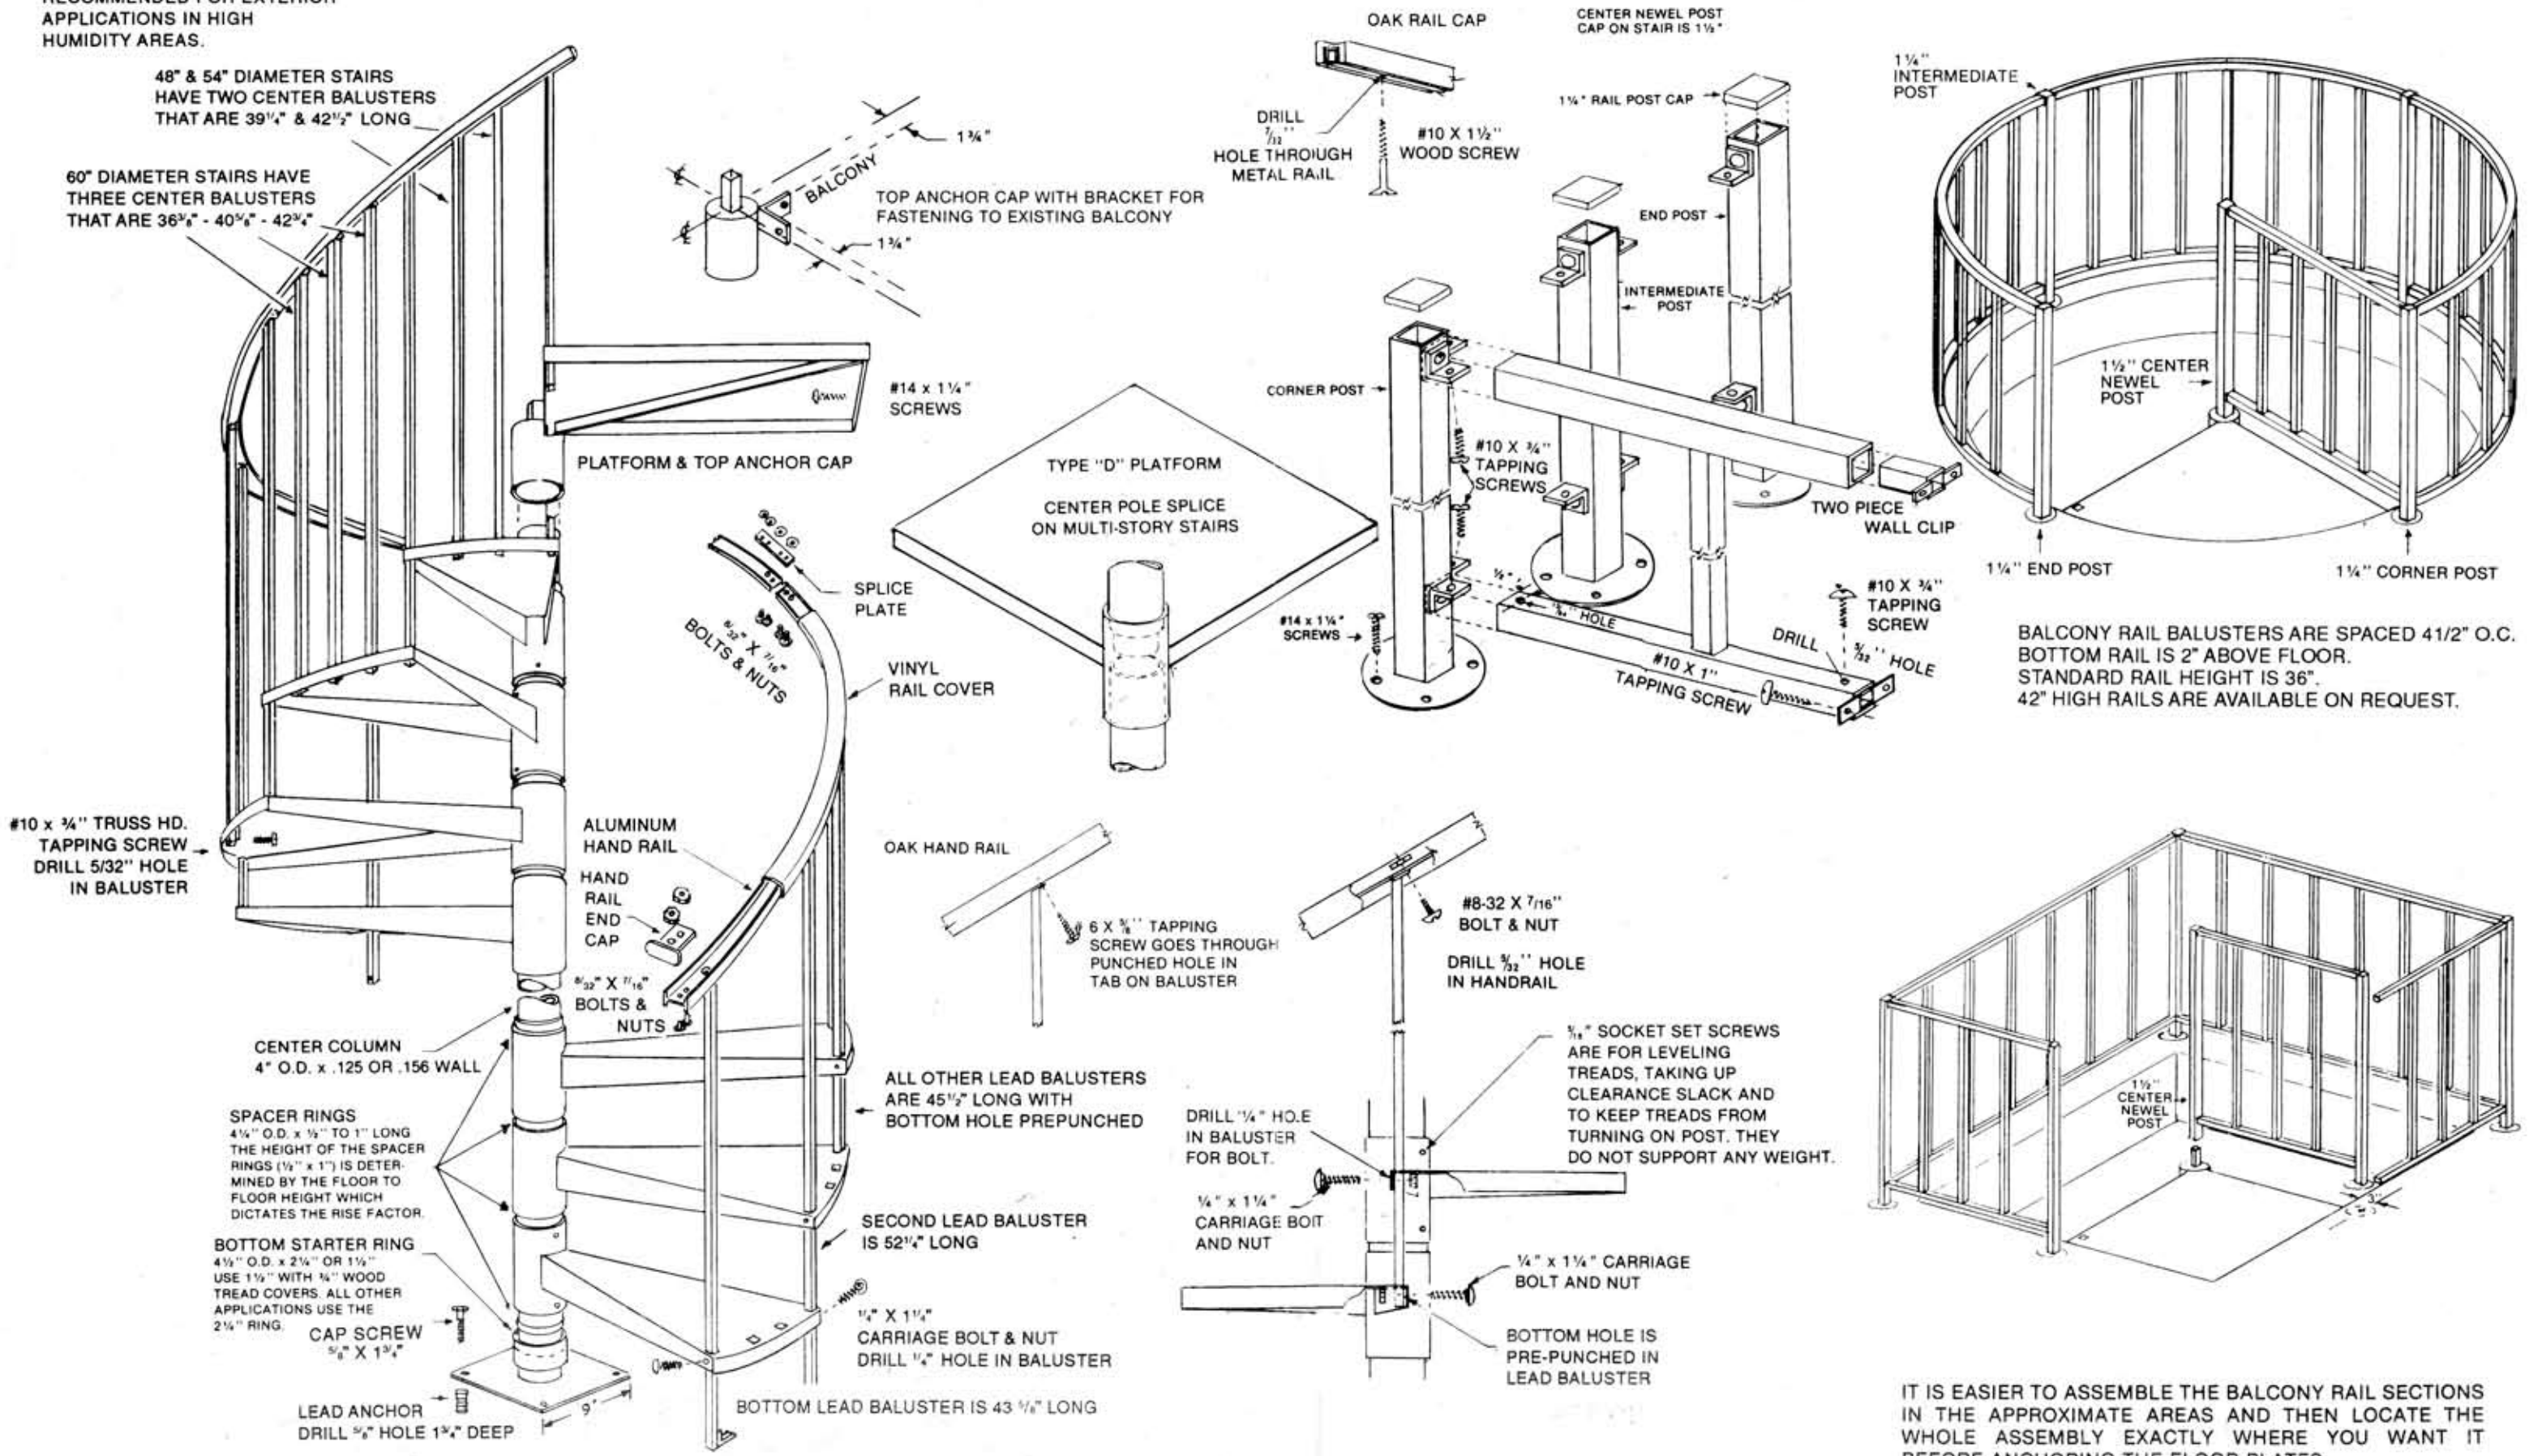

POWDER COAT PAINT FINISH
STANDARD COLOR IS BRONZE
BLACK, WHITE AND RED ARE OPTIONAL

THE ALUMINUM STAIR IS
RECOMMENDED FOR EXTERIOR
APPLICATIONS IN HIGH
HUMIDITY AREAS.

ALUMINUM AND STEEL SPIRAL STAIRS

by USA Stair LLC • Pearland, Texas 77581

BALCONY RAIL BALUSTERS ARE SPACED 41/2" O.C.
BOTTOM RAIL IS 2" ABOVE FLOOR.
STANDARD RAIL HEIGHT IS 36".
42" HIGH RAILS ARE AVAILABLE ON REQUEST.

IT IS EASIER TO ASSEMBLE THE BALCONY RAIL SECTIONS
IN THE APPROXIMATE AREAS AND THEN LOCATE THE
WHOLE ASSEMBLY EXACTLY WHERE YOU WANT IT
BEFORE ANCHORING THE FLOOR PLATES.